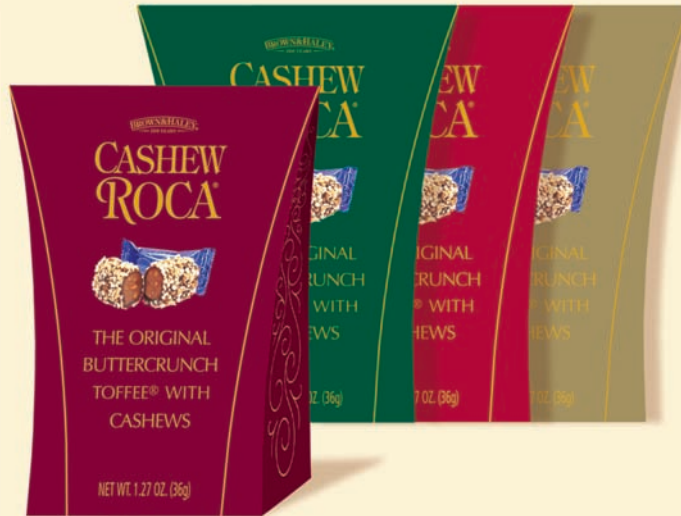

# VISION PACK

2014 Gourmet Candy, Confections, and Cakes

Product No. 304  
CLASSIC – VANILLA CARAMELS  
Box Size: 5.75" x 4" x 2"  
Net Wt 3.5 oz  
Shelf Life: 24 Months

Product No. 305  
PETITE DE FRUITS – CANDIES  
UPC 6 04059 00013 6  
Box Size: 6.25" x 3.5" x 1.25"  
Net Wt: 1.5 oz  
Shelf Life: 24 Months

Product No. 306  
JAVA BON – COFFEE CANDY  
UPC 6 04059 000745 8  
Box Size: 8" x 5" x 2"  
Net Wt: 4 oz  
Shelf Life: 18 Months

# VISION PACK

2014 Gourmet Candy, Confections, and Cakes

Product No. 308 • ALMOND ROCA  
 UPC 6 04059 00358 3  
 Burgundy, Red, Green or Gold  
 Box Size: 6.125" x 2" x 1"  
 Net Wt: 0.77 oz  
 Shelf Life: 13 Months